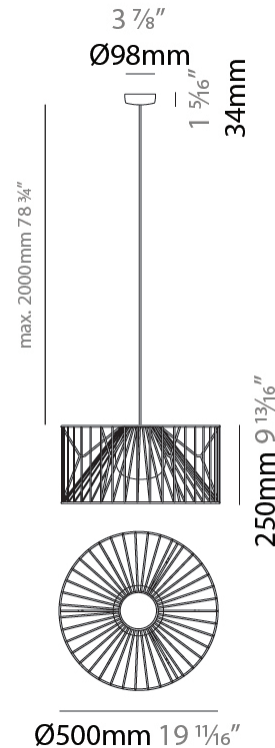

MARIOLA SUSPENSION

E111198-

base number   Finish Options   Finish Options   Finish Options

1. To build a product code in our configurator select the specify button on the base model # product page
2. To build a manual product code on this datasheet choose from the options listed below in blue font and add the suffix to the base model #

GENERAL

Series: Mariola
Brand: Ole
Division: Exterior
Mounting Type: Suspension
Mounting Location: Ceiling
Subcategory: Ambient

PHYSICAL

Shape: Drum
Diameter (mm): 500
Diameter (in): 19 11/16
Height (mm): 250
Height (in): 9 13/16
Max. Overall Height (mm): 2250
Max. Overall Height (in): 89 9/16
Light Distribution: Omnidirectional
Fixture Finish: BEI / BLK / BLU / COG / DGN / GRY / MRN / MOC / MUS / OLV / SIL / STN / TER / WHI
Holder Finish: MWH / MBK
Accent Finish: WHI / GSD
Fixture Material: Fabric Cord / Metal
Cable Details: 2,000mm/78 3/4" Transparent Cable

ELECTRICAL

Number of Lamps: 1
Lamp Type: LED Retrofit
Bulb Included: Bulb Not Included
Max. Wattage Per Lamp (W): 15
Lamp Base: E26
Input Voltage (V): 120

LED

OPTICAL

RATINGS AND CERTIFICATIONS

Certified By: Certified for North American Standards
IP rating: IP66

PROJECT
TYPE
SPECIFIER
QUANTITY
DATE