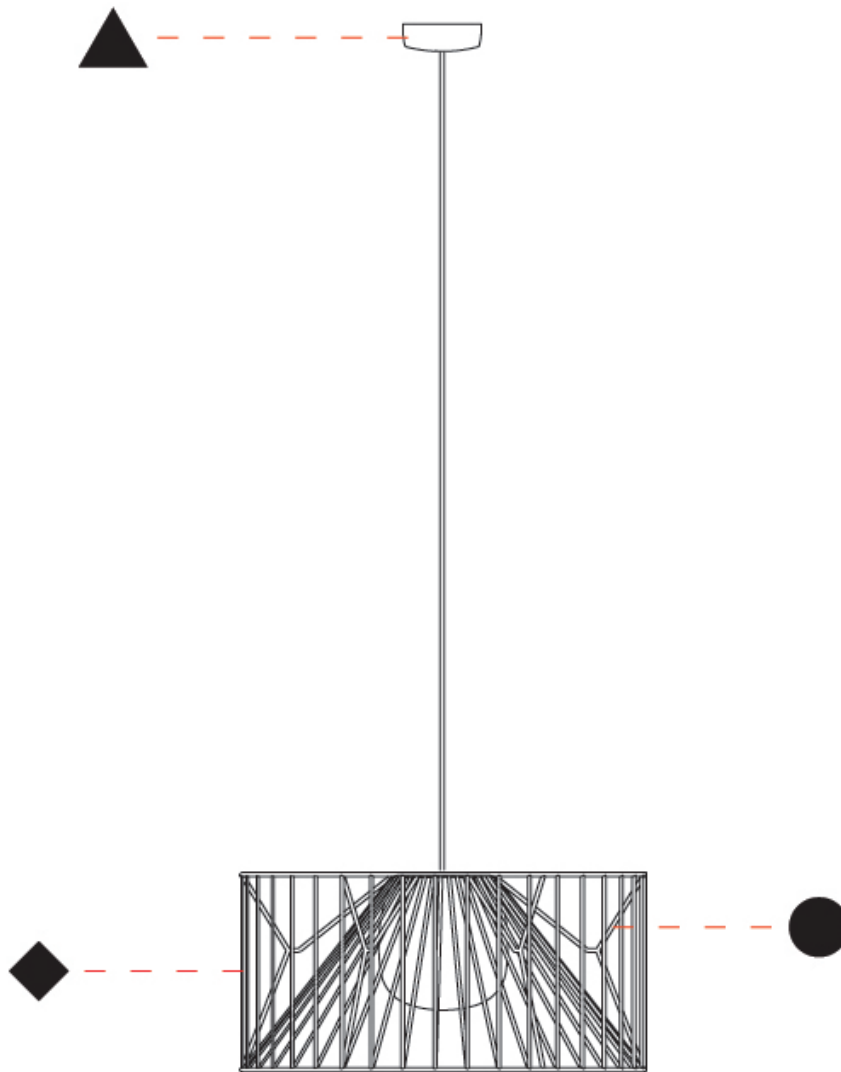

MARIOLA SUSPENSION

E111198-

PROJECT

TYPE

SPECIFIER

QUANTITY

DATE